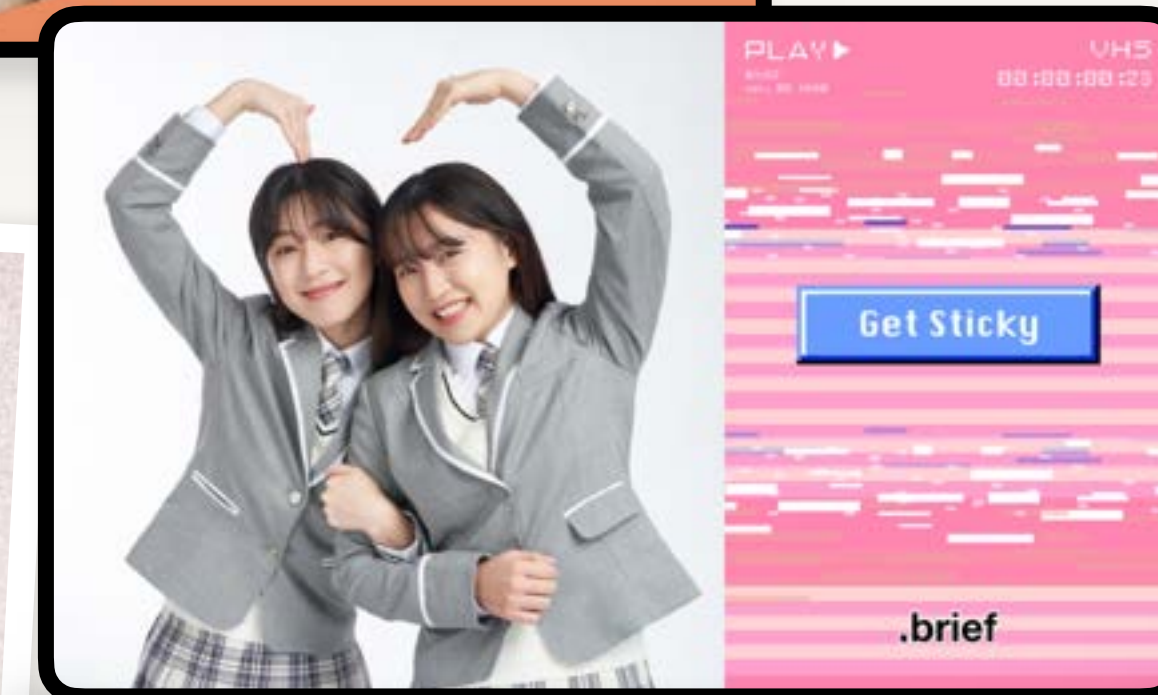

Easily customizable, your own custom branding

The Receipt Camera® offers powerful customization features. By leveraging various functions supported by dedicated software, it can be utilized as a marketing tool tailored to my brand, encouraging customer engagement.