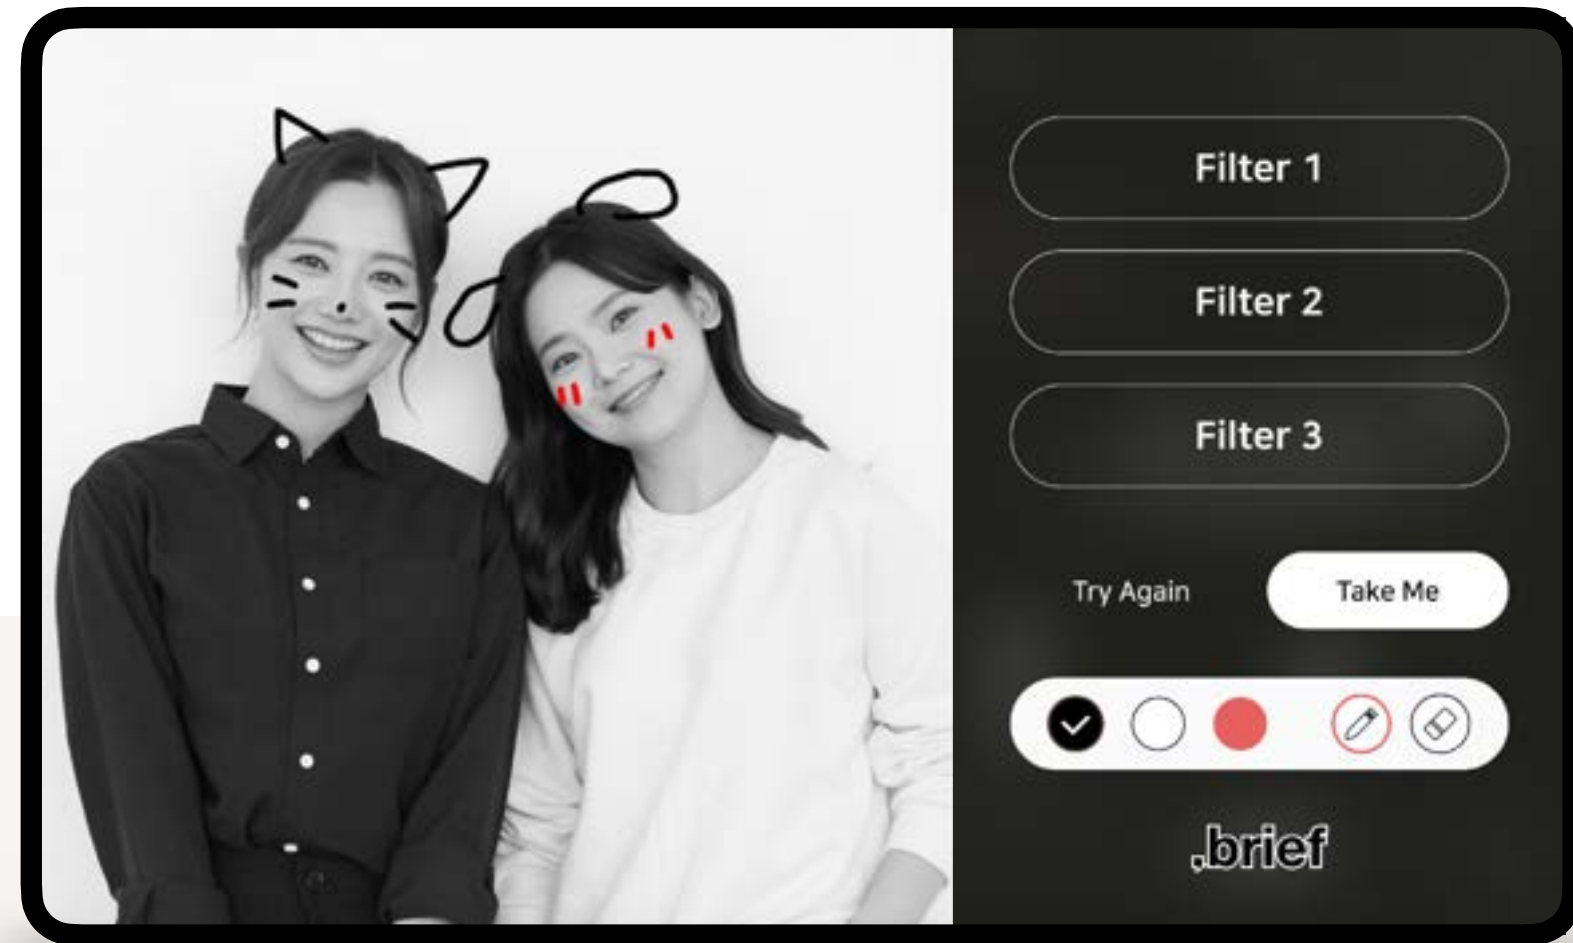

How to make your own photos more special

Before printing a photo, you can decorate it using a stylus or your finger by touching the screen.

10-inch STICKY ONE