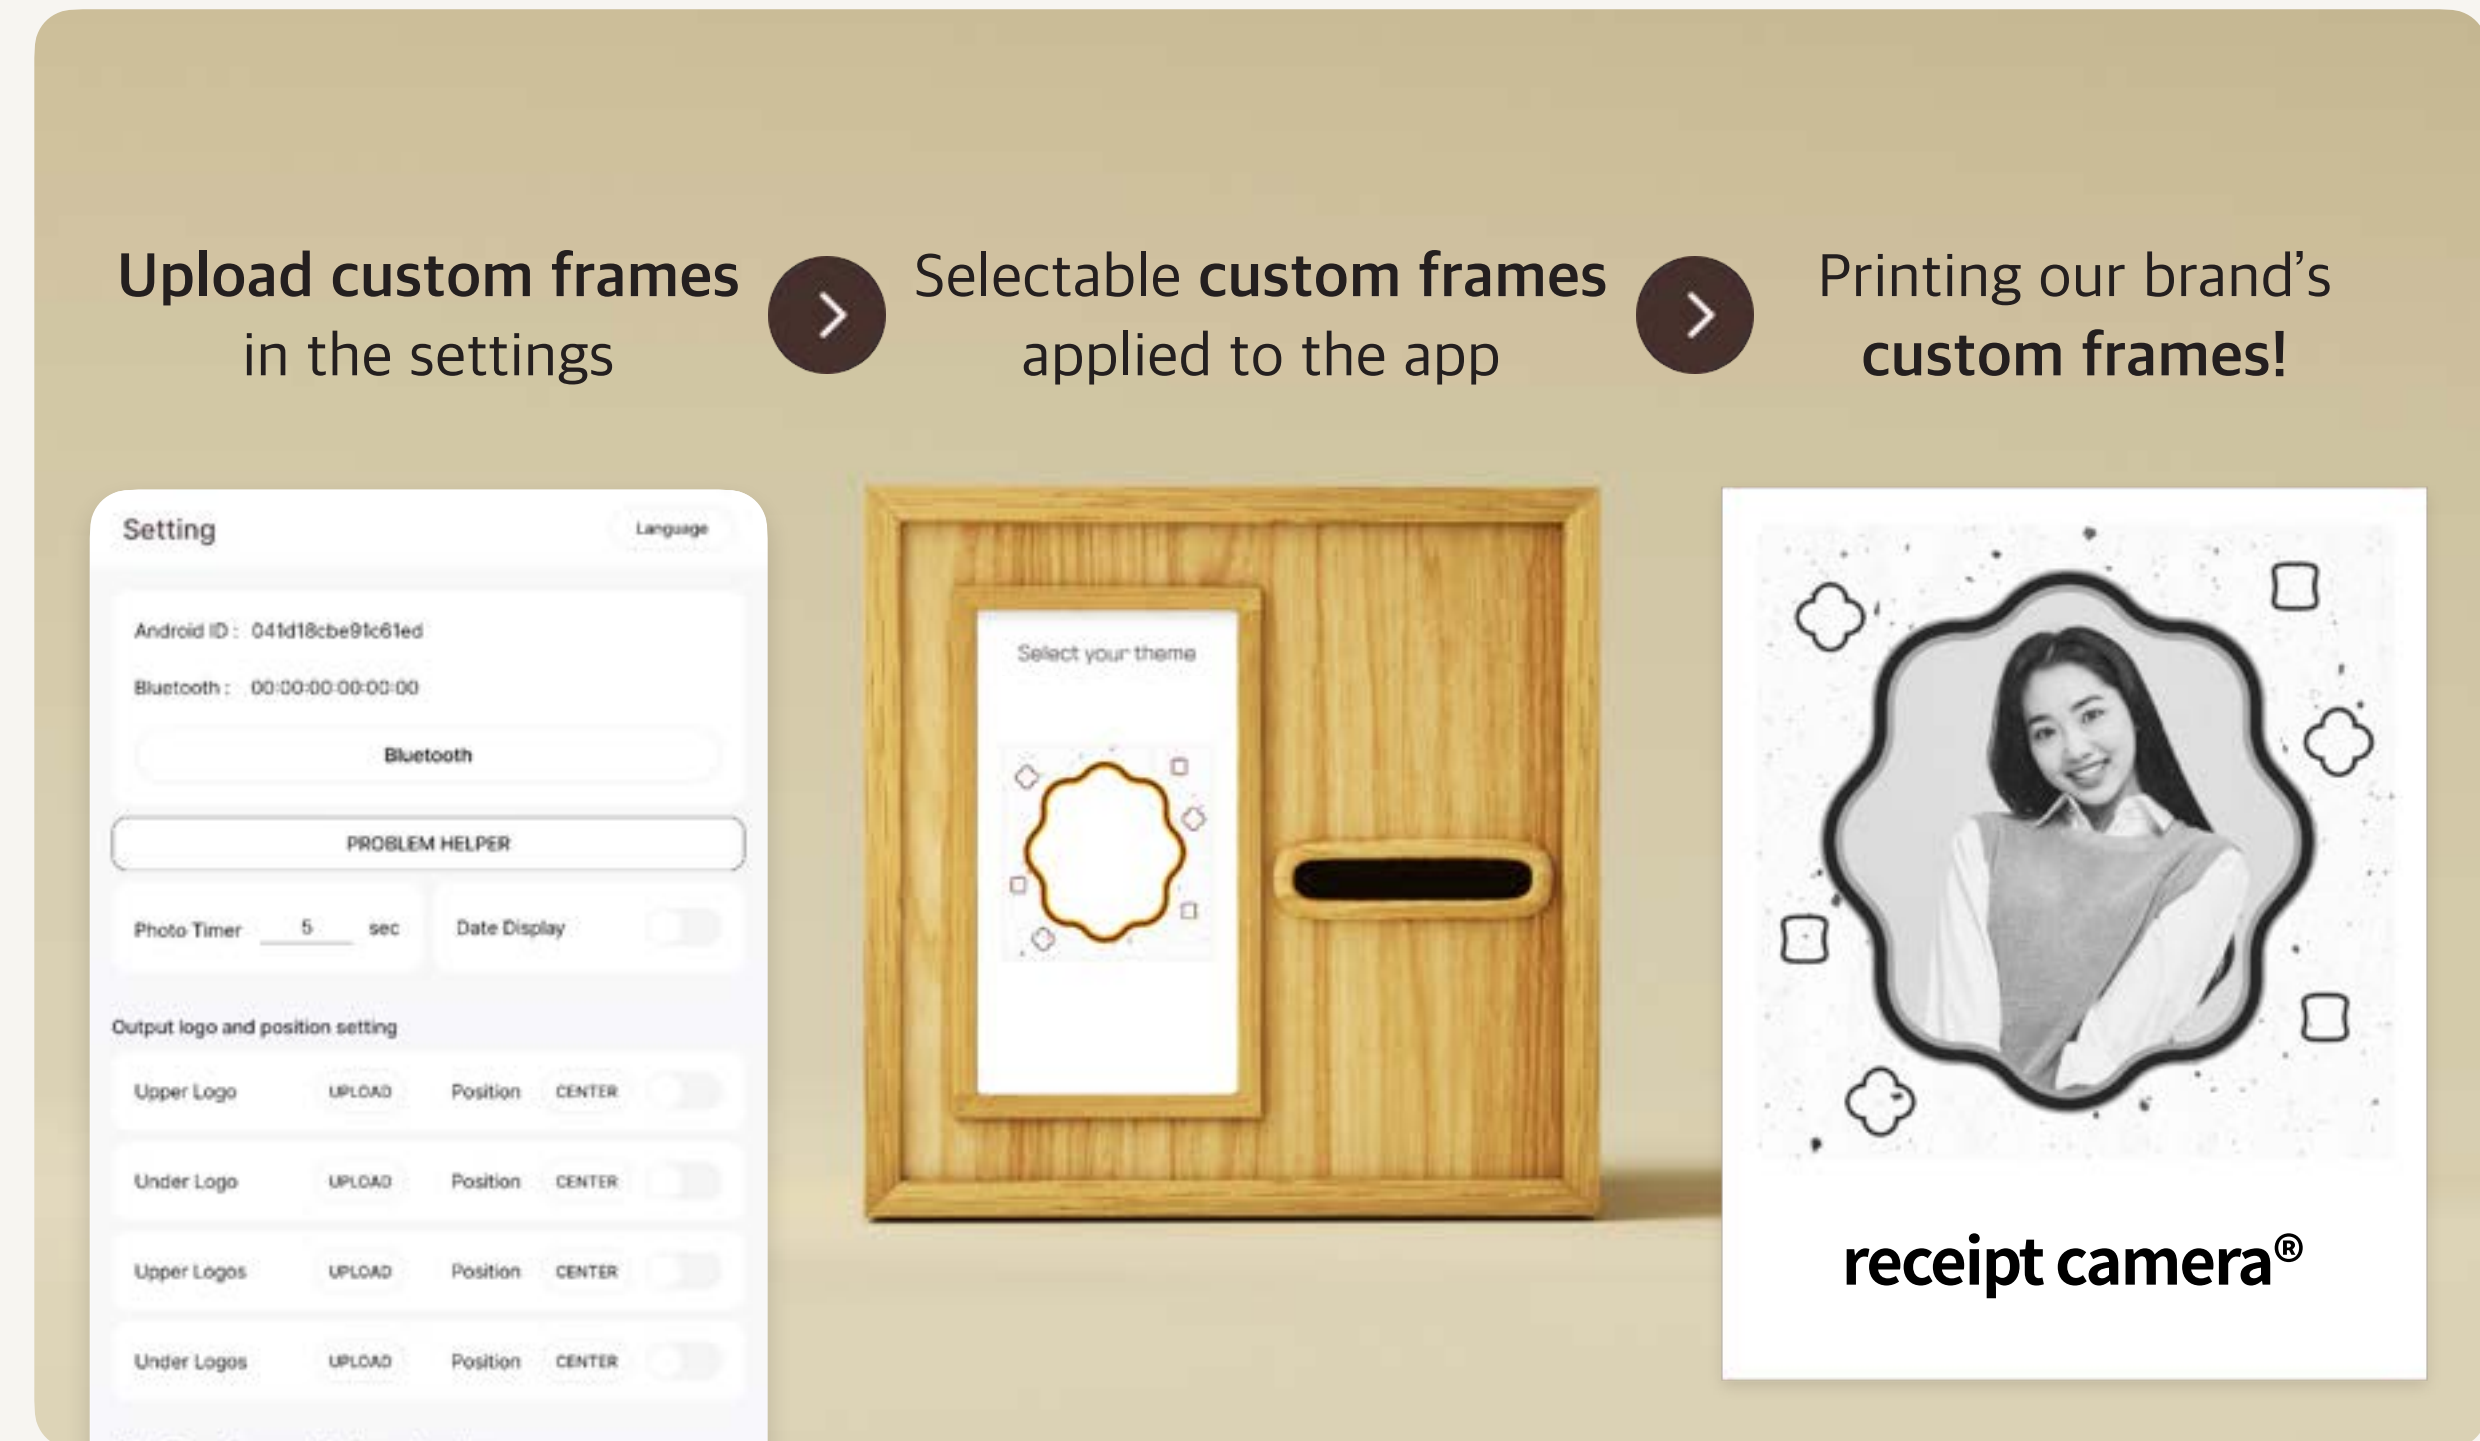

It offers the freedom of customization, allowing the insertion of logos used in the store, promotional/marketing messages, and more.

You can insert multiple images, up to 15 each for the top and bottom, through sequential or random printing. This functionality enables diverse presentations tailored to various needs such as giveaways, QR codes, coupons, barcode printing, and more.

Random top and bottom image examples

[WATCH THE VIDEO](#)

2 Customizing UI screens (skin) (RECEIPT FRAME / ONE)

The Receipt Camera® offers the ability to customize the shooting software UI skin. Users can either choose from pre-loaded themes or create a custom Receipt Camera® by inserting self-designed shooting buttons and background images, allowing for a personalized Receipt Camera® that represents our brand.

8-inch RECEIPT ONE supply case

WATCH THE VIDEO

3 Customizing frame design (RECEIPT FRAME)

The Receipt Camera® RECEIPT FRAME offers the capability to capture photos with backgrounds. Users can utilize over 30 pre-loaded frames or customize their own frames, allowing for up to 12 custom frames. This setting enables a custom Receipt Camera® configuration perfectly tailored to our brand using personally created frames.

8-inch RECEIPT FRAME custom frames can be applied

4 Participatory top and bottom image customization (RECEIPT GRID / FRAME / ONE)

Customer-engaged top and bottom image customization case

WATCH THE VIDEO

The Receipt Camera® allows easy insertion of images that are printed together at the top and bottom through the software settings window. The administrator can insert design images of the desired size, allowing for various presentations as a customer-engaged marketing object.