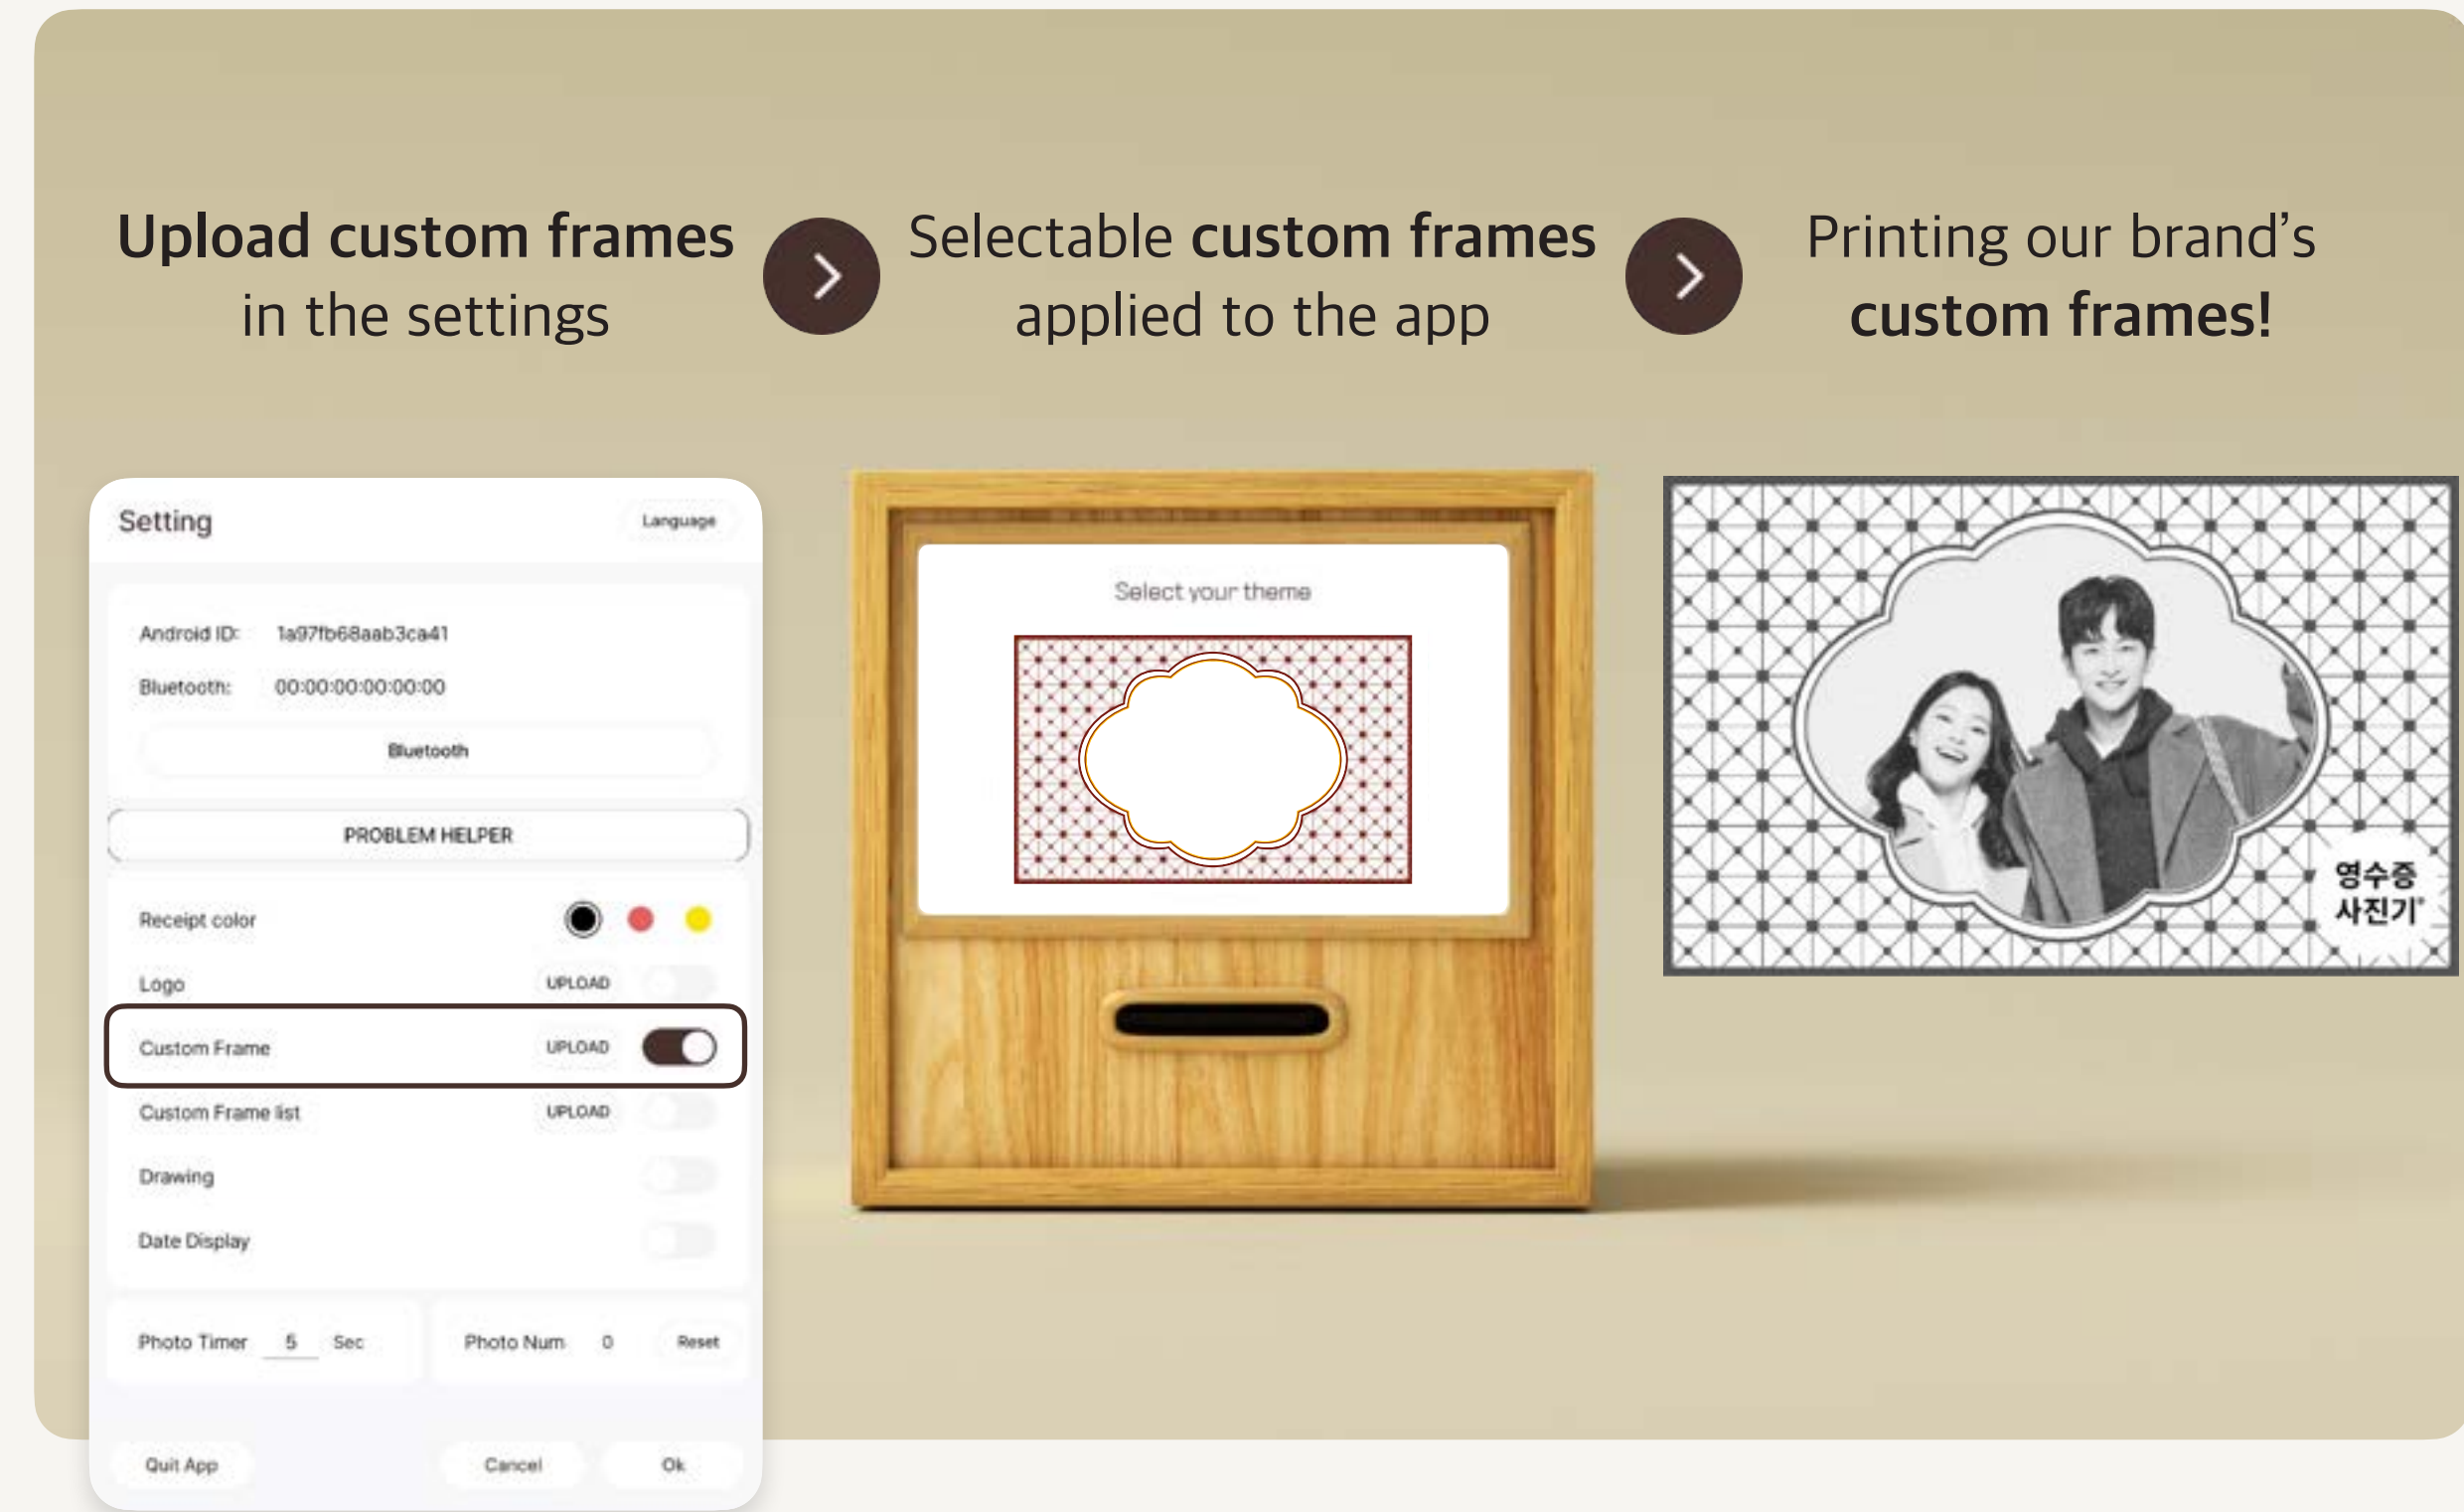

1 Random top and bottom image output (STICKY MORE / ONE)

The Receipt Camera® allows easy insertion of images that are printed together at the top and bottom through the software settings window. It offers the freedom of customization, allowing the insertion of logos used in the store, promotional/marketing messages, and more. You can insert multiple images, up to 15 each for the top and bottom, through sequential or random printing. This functionality enables diverse presentations tailored to various needs such as giveaways, QR codes, coupons, barcode printing, and more.

Random top and bottom image examples

[WATCH THE VIDEO](#)

3 Customizing frame design (STICKY FRAME)

The Receipt Camera® RECEIPT FRAME offers the capability to capture photos with backgrounds. Users can utilize over 60 pre-loaded frames or customize their own frames, allowing for up to 12 custom frames. This setting enables a custom Receipt Camera® configuration perfectly tailored to our brand using personally created frames.

10-inch STICKY FRAME pre-loaded frames of 60 varieties

3 Customizing frame design (STICKY FRAME)

The Receipt Camera® RECEIPT FRAME offers the capability to capture photos with backgrounds. Users can utilize over 60 pre-loaded frames or customize their own frames, allowing for up to 12 custom frames. This setting enables a custom Receipt Camera® configuration perfectly tailored to our brand using personally created frames.

10-inch STICKY FRAME custom frames can be applied

4 Participatory top and bottom image customization (STICKY MORE / ONE)

The Receipt Camera® allows easy insertion of images that are printed together at the top and bottom through the software settings window. The administrator can insert design images of the desired size, allowing for various presentations as a customer-engaged marketing object.